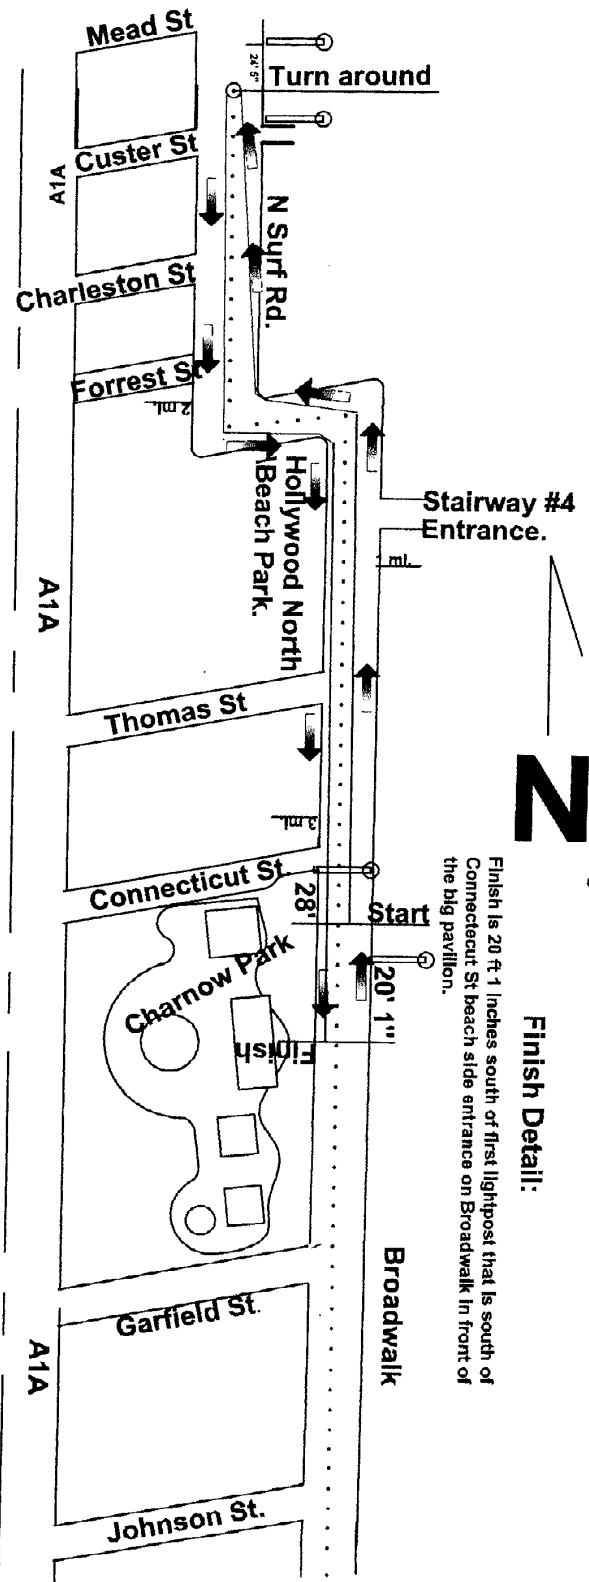

Hollywood Beach, Charnow Park 5K

Turn Detail:

Turn around is 24 ft. 5 inches south of second lightpost that is on north side of Custer St. beach entrance on N Surf Rd..

Start Detail:

Start is 28 ft. south of post on south corner of Connecticut St and Broadwalk in front of City of Hollywood, Charnow Park sign..

Course measured and certified by Donald Matuzak donaldmatuzak@comcast.net 786 525 3340

Finish Detail:

Finish is 20 ft. 1 inches south of first lightpost that is south of Connecticut St beach side entrance on Broadwalk in front of the big pavilion.

- Mile 1 is 10ft south of stairway #4 that is right before Sheridan across from North Beach Park.
- Mile 2 is 30 ft. south of rear entrance to park just south of Forrest St.
- Mile 3 is in front of the Paradise Hotel north of Cleveland St.